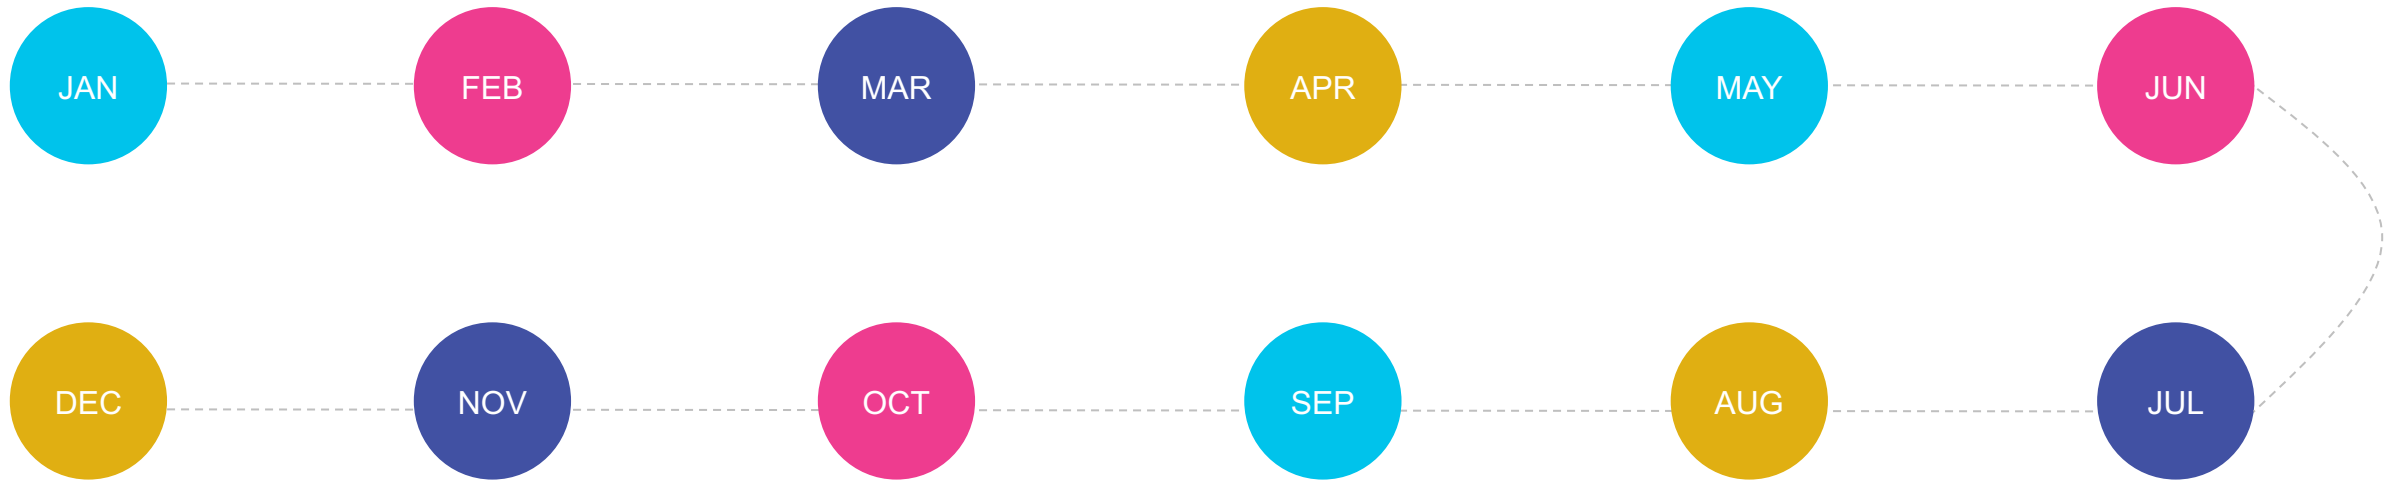

Blurb Title

Lorem ipsum dolor sit amet, consectetur adipiscing elit. Fusce pulvinar lacinia sodales.

Blurb Title

Lorem ipsum dolor sit amet, consectetur adipiscing elit. Fusce pulvinar lacinia sodales.

Replace Oil Filter in Engine

Timeline Templates

- Grab ¾ inch socket wrench
- Turn counter clockwise to unscrew top
- Lift up top hat from oil filter unit
- Pull out oil filter
- Replace with clean oil filter
- Place top hat back on oil filter
- Take ¾ inch socket wrench to screw top hat back on oil filter unit turning clockwise

Timeline

Roadmap 2021

Replace Oil Filter in Engine

Case Study Templates

- Grab ¾ inch socket wrench
- Turn counter clockwise to unscrew top
- Lift up top hat from oil filter unit
- Pull out oil filter
- Replace with clean oil filter
- Place top hat back on oil filter
- Take ¾ inch socket wrench to screw top hat back on oil filter unit turning clockwise